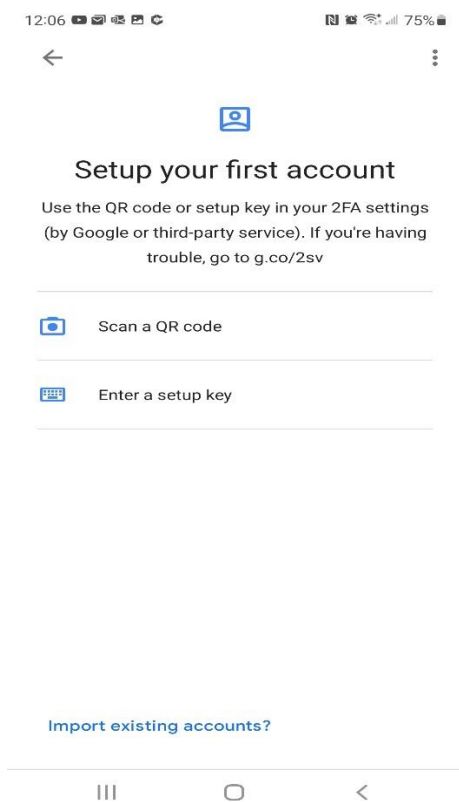

Google Authenticator Setup Instructions:

1. Download Google Authenticator on your mobile device

Apple App Store: <https://apps.apple.com/us/app/google-authenticator/id388497605>

Google Playstore:

https://play.google.com/store/apps/details?id=com.google.android.apps.authenticator2&hl=en_US&gl=US

2. On your PC open web browser and navigate to <https://fulton.my.idaptive.app>
Login with your network credentials.

3. Click account

4. Under Authentication Factors, Scroll to the bottom to find “Duo/Google Authenticator”

✔ Duo/Google Authenticator

Show QR Code

5. Click “Show QR Code”

6. Now open the Google Authenticator app on your mobile device and press “Scan a QR Code”

7. User your phone to scan the QR code displayed on your pc